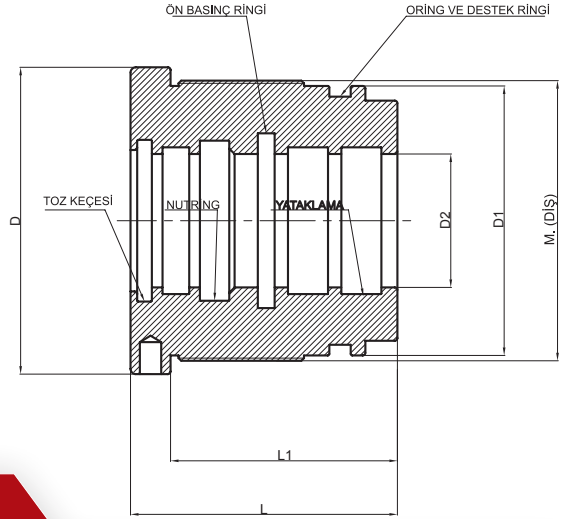

1040 / 1050 (Kalite) Çelik Boğaz (Kep)